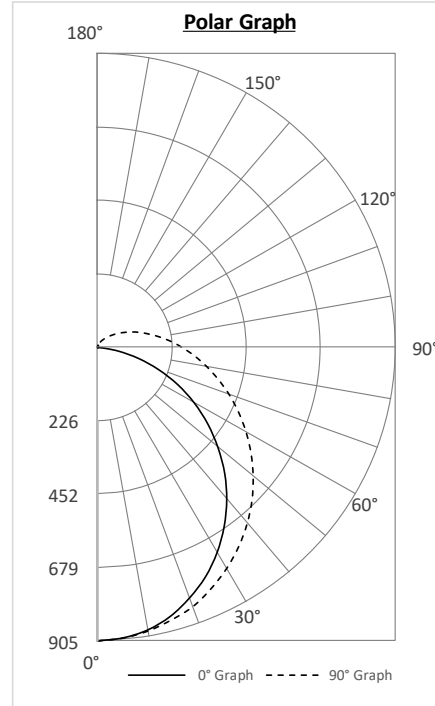

PHOTOMETRIC DATA

ST-2FT-25L-5K

Luminaire Data

Description	STRIP LIGHT 2FT, 5K
Total Lumens	2,540
Input Wattage	20
Efficacy (lm/W)	129
Spacing Criterion (0-180°)	1.20
Spacing Criterion (90-270°)	1.32

Zonal Lumen Summary

ST-8FT-80L-5K

Luminaire Data

Description	STRIP LIGHT 8FT, 5K
Total Lumens	8,765
Input Wattage	64
Efficacy (lm/W)	138
Spacing Criterion (0-180°)	1.22
Spacing Criterion (90-270°)	1.30

Zonal Lumen Summary

Zone	Lumens	%Fixt	Zone	Lumens	%Fixt
0-20°	844	9.6%	60-80°	1,797	20.5%
0-30°	1,796	20.5%	70-80°	786	9.0%
0-40°	2,953	33.7%	80-90°	558	6.4%
0-60°	5,353	61.1%	90-110°	650	7.4%
0-80°	7,150	81.6%	90-120°	824	9.4%
0-90°	7,708	87.9%	90-130°	932	10.6%
10-90°	7,490	85.4%	90-150°	1,030	11.8%
20-40°	2,109	24.1%	90-180°	1,057	12.1%
20-50°	3,337	38.1%	110-180°	407	4.6%
40-70°	3,411	38.9%	0-180°	8,765	100.0%

ST-3FT-33L-5K

Luminaire Data

Description	STRIP LIGHT 3FT, 5K
Total Lumens	3,333
Input Wattage	25
Efficacy (lm/W)	135
Spacing Criterion (0-180°)	1.22
Spacing Criterion (90-270°)	1.30

Zonal Lumen Summary

Zone	Lumens	%Fixt	Zone	Lumens	%Fixt
0-20°	329	9.9%	60-80°	677	20.3%
0-30°	699	21.0%	70-80°	295	8.8%
0-40°	1,147	34.4%	80-90°	207	6.2%
0-60°	2,068	62.0%	90-110°	237	7.1%
0-80°	2,745	82.3%	90-120°	299	9.0%
0-90°	2,952	88.6%	90-130°	337	10.1%
10-90°	2,867	86.0%	90-150°	372	11.2%
20-40°	818	24.6%	90-180°	381	11.4%
20-50°	1,291	38.7%	110-180°	144	4.3%
40-70°	1,303	39.1%	0-180°	3,333	100.0%