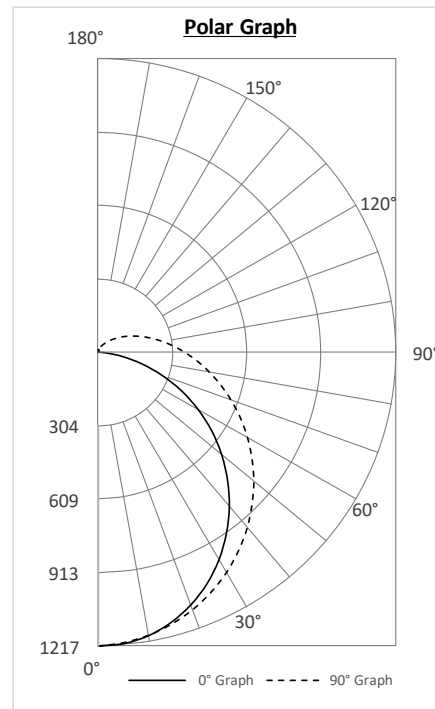

PHOTOMETRIC DATA

ST-2FT-25L-5K

Luminaire Data

Description	STRIP LIGHT 2FT, 5K
Total Lumens	2,540
Input Wattage	20
Efficacy (lm/W)	129
Spacing Criterion (0-180°)	1.20
Spacing Criterion (90-270°)	1.32

Zonal Lumen Summary

ST-3FT-33L-5K

Luminaire Data

Description	STRIP LIGHT 3FT, 5K
Total Lumens	3,333
Input Wattage	25
Efficacy (lm/W)	135
Spacing Criterion (0-180°)	1.22
Spacing Criterion (90-270°)	1.30

Zonal Lumen Summary

Zone	Lumens	%Fixt	Zone	Lumens	%Fixt
0-20°	329	9.9%	60-80°	677	20.3%
0-30°	699	21.0%	70-80°	295	8.8%
0-40°	1,147	34.4%	80-90°	207	6.2%
0-60°	2,068	62.0%	90-110°	237	7.1%
0-80°	2,745	82.3%	90-120°	299	9.0%
0-90°	2,952	88.6%	90-130°	337	10.1%
10-90°	2,867	86.0%	90-150°	372	11.2%
20-40°	818	24.6%	90-180°	381	11.4%
20-50°	1,291	38.7%	110-180°	144	4.3%
40-70°	1,303	39.1%	0-180°	3,333	100.0%

ST-4FT-46L-5K

Luminaire Data

Description	STRIP LIGHT 4FT, 5K
Total Lumens	4,600
Input Wattage	35
Efficacy (lm/W)	133
Spacing Criterion (0-180°)	1.22
Spacing Criterion (90-270°)	1.30

Zonal Lumen Summary

Zone	Lumens	%Fixt	Zone	Lumens	%Fixt
0-20°	443	9.6%	60-80°	943	20.5%
0-30°	943	20.5%	70-80°	413	9.0%
0-40°	1,550	33.7%	80-90°	293	6.4%
0-60°	2,810	61.1%	90-110°	341	7.4%
0-80°	3,753	81.6%	90-120°	432	9.4%
0-90°	4,046	87.9%	90-130°	489	10.6%
10-90°	3,931	85.4%	90-150°	541	11.8%
20-40°	1,107	24.1%	90-180°	555	12.1%
20-50°	1,751	38.1%	110-180°	214	4.6%
40-70°	1,790	38.9%	0-180°	4,600	100.0%