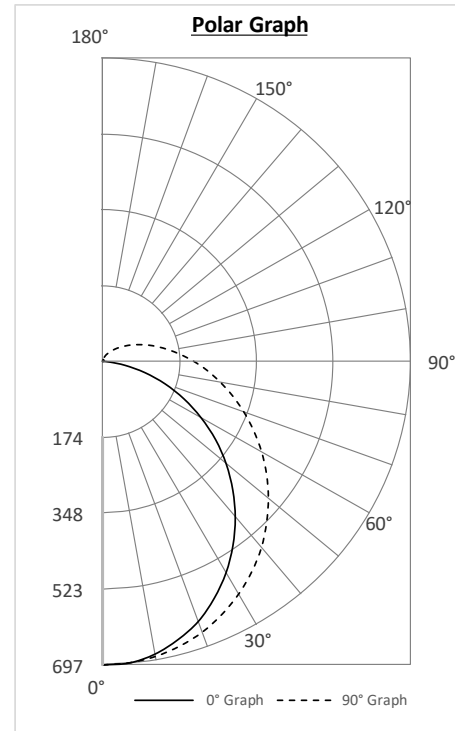

PHOTOMETRIC DATA

ST-2FT-25L-5K

Luminaire Data

Description	STRIP LIGHT 2FT, 5K
Total Lumens	2,540
Input Wattage	20
Efficacy (lm/W)	129
Spacing Criterion (0-180°)	1.20
Spacing Criterion (90-270°)	1.32

Zonal Lumen Summary

ST-8FT-80L-5K

Luminaire Data

Description	STRIP LIGHT 8FT, 5K
Total Lumens	8,765
Input Wattage	64
Efficacy (lm/W)	138
Spacing Criterion (0-180°)	1.22
Spacing Criterion (90-270°)	1.30

Zonal Lumen Summary

Zone	Lumens	%Fixt	Zone	Lumens	%Fixt
0-20°	844	9.6%	60-80°	1,797	20.5%
0-30°	1,796	20.5%	70-80°	786	9.0%
0-40°	2,953	33.7%	80-90°	558	6.4%
0-60°	5,353	61.1%	90-110°	650	7.4%
0-80°	7,150	81.6%	90-120°	824	9.4%
0-90°	7,708	87.9%	90-130°	932	10.6%
10-90°	7,490	85.4%	90-150°	1,030	11.8%
20-40°	2,109	24.1%	90-180°	1,057	12.1%
20-50°	3,337	38.1%	110-180°	407	4.6%
40-70°	3,411	38.9%	0-180°	8,765	100.0%

ST-4FT-46L-5K

Luminaire Data

Description	STRIP LIGHT 4FT, 5K
Total Lumens	4,600
Input Wattage	35
Efficacy (lm/W)	133
Spacing Criterion (0-180°)	1.22
Spacing Criterion (90-270°)	1.30

Zonal Lumen Summary

Zone	Lumens	%Fixt	Zone	Lumens	%Fixt
0-20°	443	9.6%	60-80°	943	20.5%
0-30°	943	20.5%	70-80°	413	9.0%
0-40°	1,550	33.7%	80-90°	293	6.4%
0-60°	2,810	61.1%	90-110°	341	7.4%
0-80°	3,753	81.6%	90-120°	432	9.4%
0-90°	4,046	87.9%	90-130°	489	10.6%
10-90°	3,931	85.4%	90-150°	541	11.8%
20-40°	1,107	24.1%	90-180°	555	12.1%
20-50°	1,751	38.1%	110-180°	214	4.6%
40-70°	1,790	38.9%	0-180°	4,600	100.0%