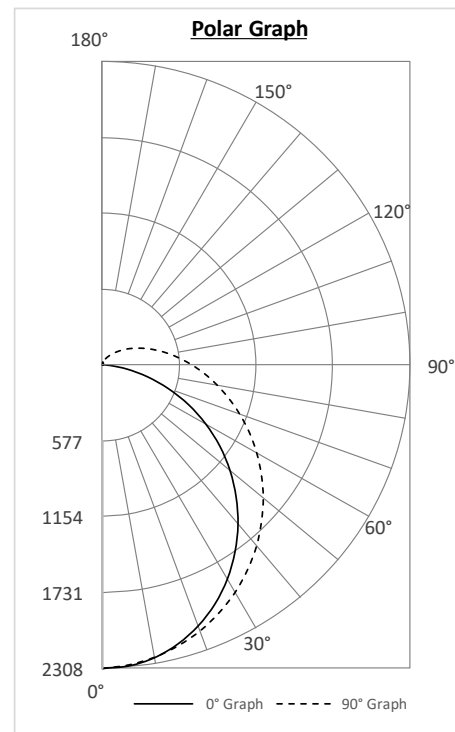

PHOTOMETRIC DATA

ST-2FT-25L-5K

Luminaire Data

Description	STRIP LIGHT 2FT, 5K
Total Lumens	2,540
Input Wattage	20
Efficacy (lm/W)	129
Spacing Criterion (0-180°)	1.20
Spacing Criterion (90-270°)	1.32

Zonal Lumen Summary

ST-8FT-80L-5K

Luminaire Data

Description	STRIP LIGHT 8FT, 5K
Total Lumens	8,765
Input Wattage	64
Efficacy (lm/W)	138
Spacing Criterion (0-180°)	1.22
Spacing Criterion (90-270°)	1.30

Zonal Lumen Summary

Zone	Lumens	%Fixt	Zone	Lumens	%Fixt
0-20°	844	9.6%	60-80°	1,797	20.5%
0-30°	1,796	20.5%	70-80°	786	9.0%
0-40°	2,953	33.7%	80-90°	558	6.4%
0-60°	5,353	61.1%	90-110°	650	7.4%
0-80°	7,150	81.6%	90-120°	824	9.4%
0-90°	7,708	87.9%	90-130°	932	10.6%
10-90°	7,490	85.4%	90-150°	1,030	11.8%
20-40°	2,109	24.1%	90-180°	1,057	12.1%
20-50°	3,337	38.1%	110-180°	407	4.6%
40-70°	3,411	38.9%	0-180°	8,765	100.0%

ST-4FT-46L-5K

Luminaire Data

Description	STRIP LIGHT 4FT, 5K
Total Lumens	4,600
Input Wattage	35
Efficacy (lm/W)	133
Spacing Criterion (0-180°)	1.22
Spacing Criterion (90-270°)	1.30

Zonal Lumen Summary

Zone	Lumens	%Fixt	Zone	Lumens	%Fixt
0-20°	443	9.6%	60-80°	943	20.5%
0-30°	943	20.5%	70-80°	413	9.0%
0-40°	1,550	33.7%	80-90°	293	6.4%
0-60°	2,810	61.1%	90-110°	341	7.4%
0-80°	3,753	81.6%	90-120°	432	9.4%
0-90°	4,046	87.9%	90-130°	489	10.6%
10-90°	3,931	85.4%	90-150°	541	11.8%
20-40°	1,107	24.1%	90-180°	555	12.1%
20-50°	1,751	38.1%	110-180°	214	4.6%
40-70°	1,790	38.9%	0-180°	4,600	100.0%