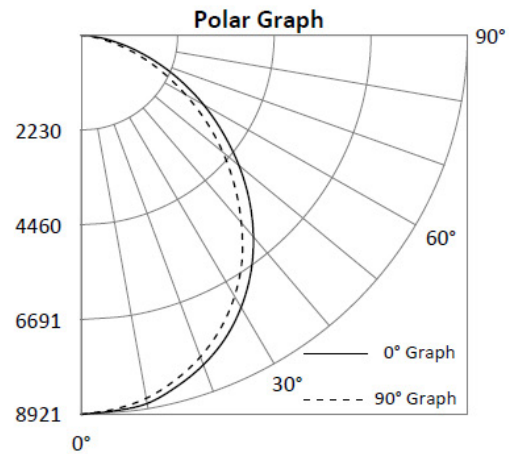

Zonal Lumen Summary

Zone	Lumens	%Fixt
0-20°	3,256	14.2%
0-30°	6,872	29.9%
0-40°	11,118	48.4%
20-50°	12,051	52.5%
40-70°	10,169	44.3%
0-60°	18,825	82.0%
0-80°	22,571	98.3%
0-90°	22,858	99.5%
90-180°	112	0.5%
0-180°	22,970	100.0%