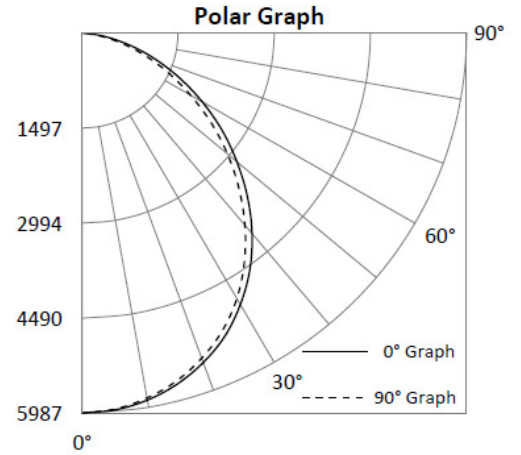

PHOTOMETRIC DATA

AHB-15L-4K

Luminaire Data

Description	LED ADJUSTABLE HIGH BAY - 15L 4K
Total Lumens	15,297
Input Wattage	109
Efficacy (lm/W)	140
Spacing Criterion (0-180°)	1.24
Spacing Criterion (90-270°)	1.22

Zonal Lumen Summary

Zone	Lumens	%Fixt
0-20°	2,180	14.2%
0-30°	4,594	30.0%
0-40°	7,421	48.5%
20-50°	8,022	52.4%
40-70°	6,737	44.0%
0-60°	12,531	81.9%
0-80°	15,008	98.1%
0-90°	15,211	99.4%
90-180°	86	0.6%
0-180°	15,297	100.0%