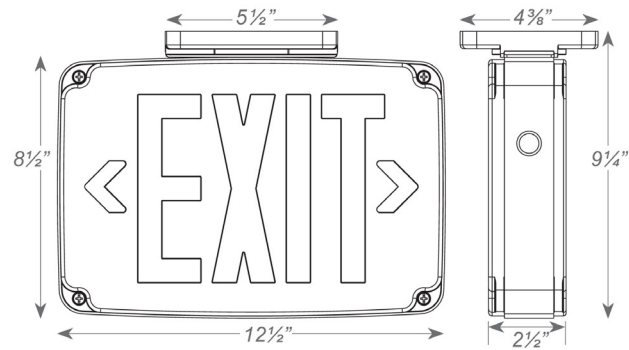

WARRANTY/LISTING

- Meets UL924, NFPA 101 Life Safety Code, NEC, OSHA, Local and State Codes.
- UL Listed for damp locations (0°C – 50°C).
- Certified to CED under Title 20 Regulations

STANDARD:

OPTIONAL:

FIXTURE ORDERING INFORMATION EXAMPLE: BPW-BB-1-R-W-DG

BPW

SERIES	OPERATION	# OF FACES	LETTER COLOR	HOUSING COLOR	OPTIONS
BPW	BB 120/277VAC with Battery	1 Single	R Red	W White (with white faceplate)	DG Self-Test Diagnostics¹
	NB AC only	2 Double	G Green	B Black (with black faceplate)	TP Tamper Proof
	REC Central Battery			G Gray (with white faceplate)	48 48VDC input² 60 60VDC input² 2C Dual Circuit Operation³ CUSTOM Custom Wording

¹BB models

²REC models

³Available only with NB units

Special voltage & SALIDA face plate options available.
Contact Sigtex for more information.