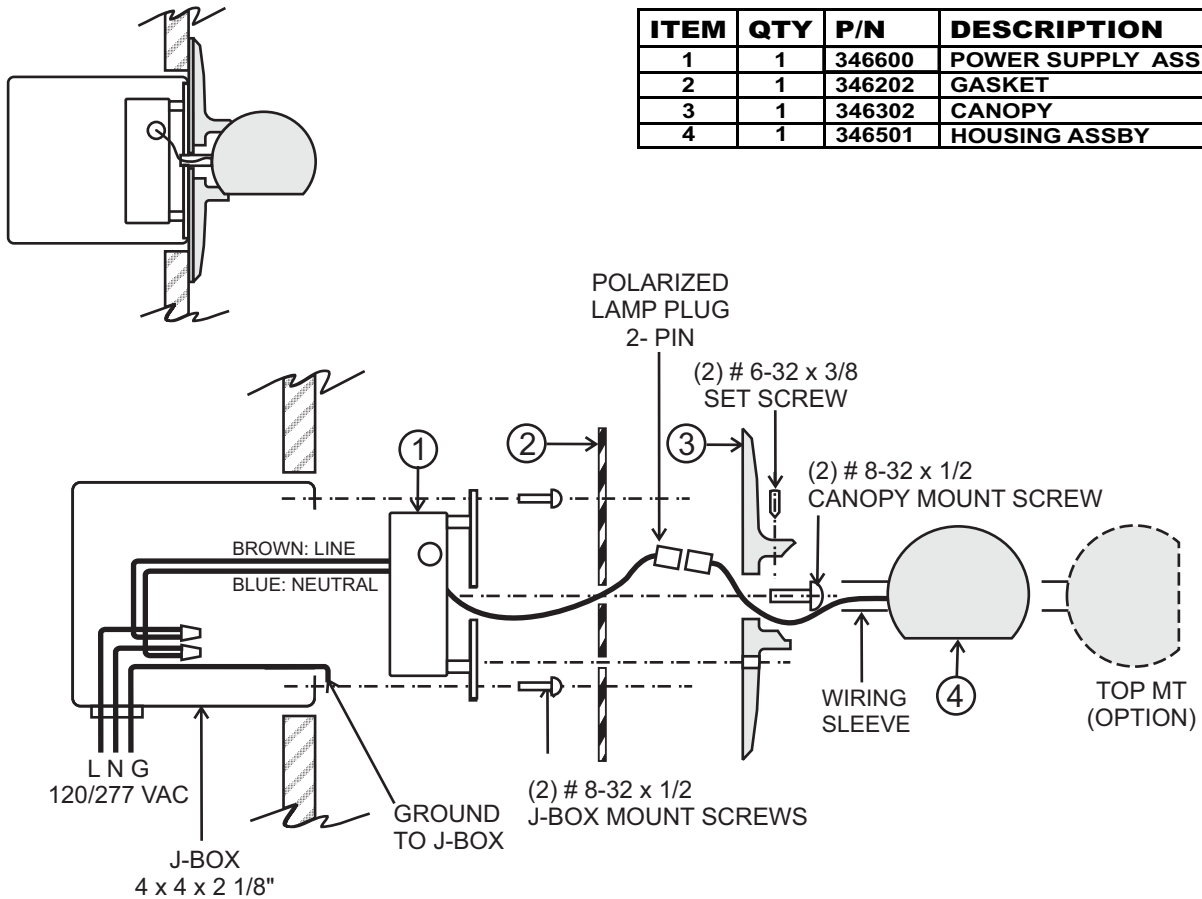

INSTALLATION INSTRUCTIONS AND OWNER'S MANUAL

SUITABLE FOR WET LOCATIONS

AMBIENT TEMPERATURE LIMITS:

Standard models: -20° C to +40° C

Remote models: -40° C to +50° C

J- Box and Supply Wiring

1. See above for available K.O.'s for wiring connectors. Select K.O.'s for AC input wiring. Install standard 4" x 4" deep j-box.

IMPORTANT: SET J-BOX ASSEMBLY TO ALIGN EDGE OF EXTENSION FLUSH OR JUST BELOW FINISH PANEL SURFACE.

2. See above. Insert Power Supply Assembly (1) into j-box and secure with two #8-32 x 1/2" screws.

3. See above. Connect AC input wiring from power supply assembly to building supply with wire nuts, with Ground connector to j-box: BROWN: 120-277 VAC: BLUE: Neutral.

IMPORTANT SAFEGUARDS READ AND FOLLOW ALL SAFETY INSTRUCTIONS

1. Disconnect AC power before servicing.
2. Refer to wiring diagram for proper connections.
3. All servicing should be performed by qualified personnel.
4. Consult your local building code for approved wiring and installation.
5. Do not use this equipment for other than intended use.
6. Do not let power cords touch hot surfaces.
7. Mount and secure the fixture at a location and height to avoid ready access and tampering by unauthorized persons.
8. The use of accessory equipment is not recommended by the manufacturer and may cause an unsafe condition.
9. Suitable for wet locations. See product label for temperature limitations.

SAVE THESE INSTRUCTIONS

ITEM	QTY	P/N	DESCRIPTION
1	1	346600	POWER SUPPLY ASSBY
2	1	346202	GASKET
3	1	346302	CANOPY
4	1	346501	HOUSING ASSBY

Fixture Assembly

1. Run polarized Lamp Plug from power supply through Gasket (2).
2. Route Lamp Plug through Gasket (2) and Canopy (3); locate Canopy in position. Secure with two #8-32 x 1/2" screws and tighten evenly.
3. Connect Lamp Plug from Housing (4).
4. Gently insert plug assembly and wiring sleeve through the gasket into j-box, locate Housing and Gasket in position and secure with two #6-32 x 3/8" set screws.
5. Turn on AC supply to operate.