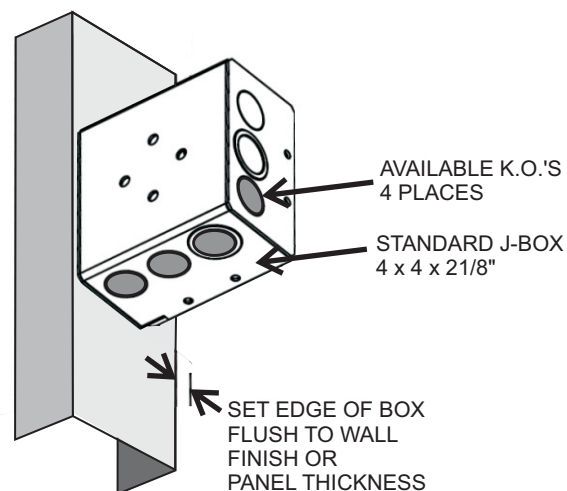

INSTALLATION INSTRUCTIONS AND OWNER'S MANUAL

SUITABLE FOR WET LOCATIONS

AMBIENT TEMPERATURE LIMITS:

Standard models: -20° C to +40° C

Remote models: -40° C to +50° C

J- Box and Supply Wiring

1. See above for available K.O.'s for wiring connectors. Select K.O.'s for AC input wiring. Install standard 4" x 4" deep j-box.

IMPORTANT: SET J-BOX ASSEMBLY TO ALIGN EDGE OF EXTENSION FLUSH OR JUST BELOW FINISH PANEL SURFACE.

2. See above. Insert Power Supply Assembly (1) into j-box and secure with two #8-32 x 1/2" screws.

3. See above. Connect AC input wiring from power supply assembly to building supply with wire nuts, with Ground connector to j-box: BROWN: 120-277 VAC: BLUE: Neutral.