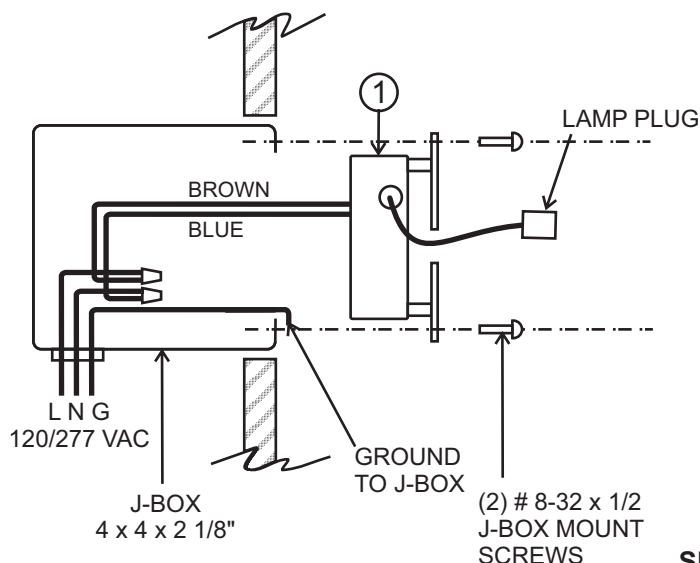

INSTALLATION INSTRUCTIONS AND OWNER'S MANUAL

SUITABLE FOR WET LOCATIONS

AMBIENT TEMPERATURE LIMITS:

Standard models: -20° C to +40° C

Remote models: -40° C to +50° C

J- Box and Supply Wiring

1. See above for available K.O.'s for wiring connectors. Select K.O.'s for AC input wiring. Install standard 4" x 4" deep j-box.

IMPORTANT: SET J-BOX ASSEMBLY TO ALIGN EDGE OF EXTENSION FLUSH OR JUST BELOW FINISH PANEL SURFACE.

2. See above. Insert Power Supply Assembly (1) into j-box and secure with two #8-32 x 1/2" screws.

3. See above. Connect AC input wiring from power supply assembly to building supply with wire nuts, with Ground connector to j-box: BROWN: 120-277 VAC: BLUE: Neutral.

SAVE THESE INSTRUCTIONS

ITEM	QTY	P/N	DESCRIPTION
1	1	346600	POWER SUPPLY ASSBY
2	1	346202	GASKET
3	1	346302	CANOPY
4	1	346501	HOUSING ASSBY

Fixture Assembly

1. Run polarized Lamp Plug from power supply through Gasket (2).
2. Route Lamp Plug through Gasket (2) and Canopy (3); locate Canopy in position. Secure with two #8-32 x 1/2" screws and tighten evenly.
3. Connect Lamp Plug from Housing (4).
4. Gently insert plug assembly and wiring sleeve through the gasket into j-box, locate Housing and Gasket in position and secure with two #6-32 x 3/8" set screws.
5. Turn on AC supply to operate.