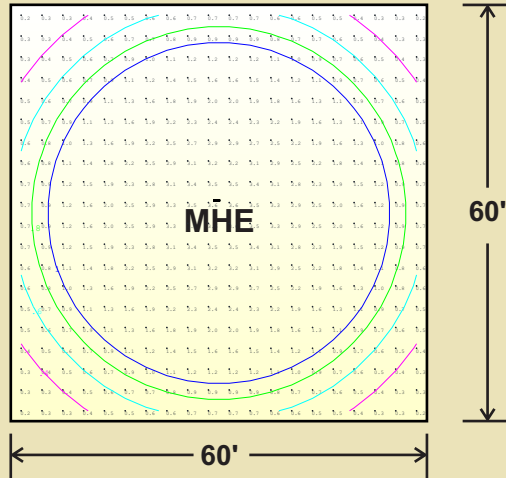

**35' Ceiling
1.0 Fc Average
6.67 Max/ Min**