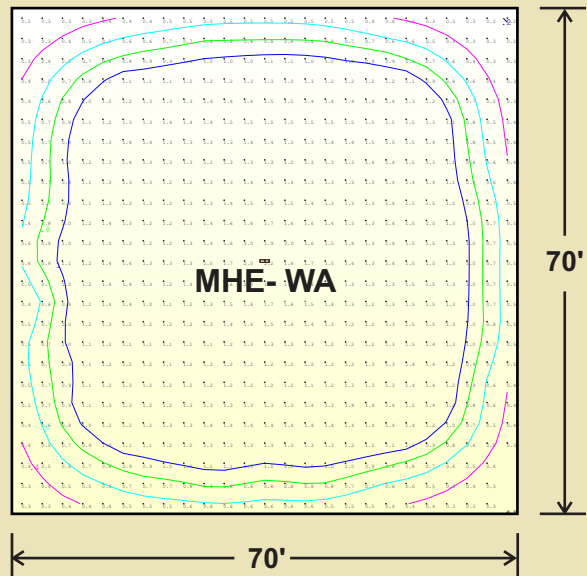

## Standard Model

**Max Floor Coverage  
High Ceiling Applications**

**35' Ceiling  
1.0 Fc Average  
6.67 Max/ Min**

## Wide Angle Lens Option

**Max Floor Coverage  
Standard Ceiling Applications**

**20' Ceiling  
1.0 Fc Average  
22.5 Max/ Min**