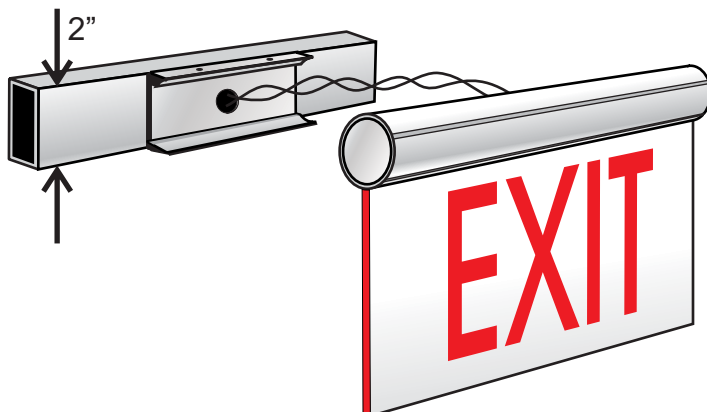

## Mullion Mount

**Application:** Designed to mount directly to a 2" mullion.

## Inverted Surface Mount

**Application:** Inverted exit legend & canopy mount provide a perfect solution to difficult mounting situations.

## Recessed End Mount Free Lens

**Application:** An elegantly styled end-mount edge-lit sign. The light bar & power supply are recessed into the wall, leaving the lens free of any interference.